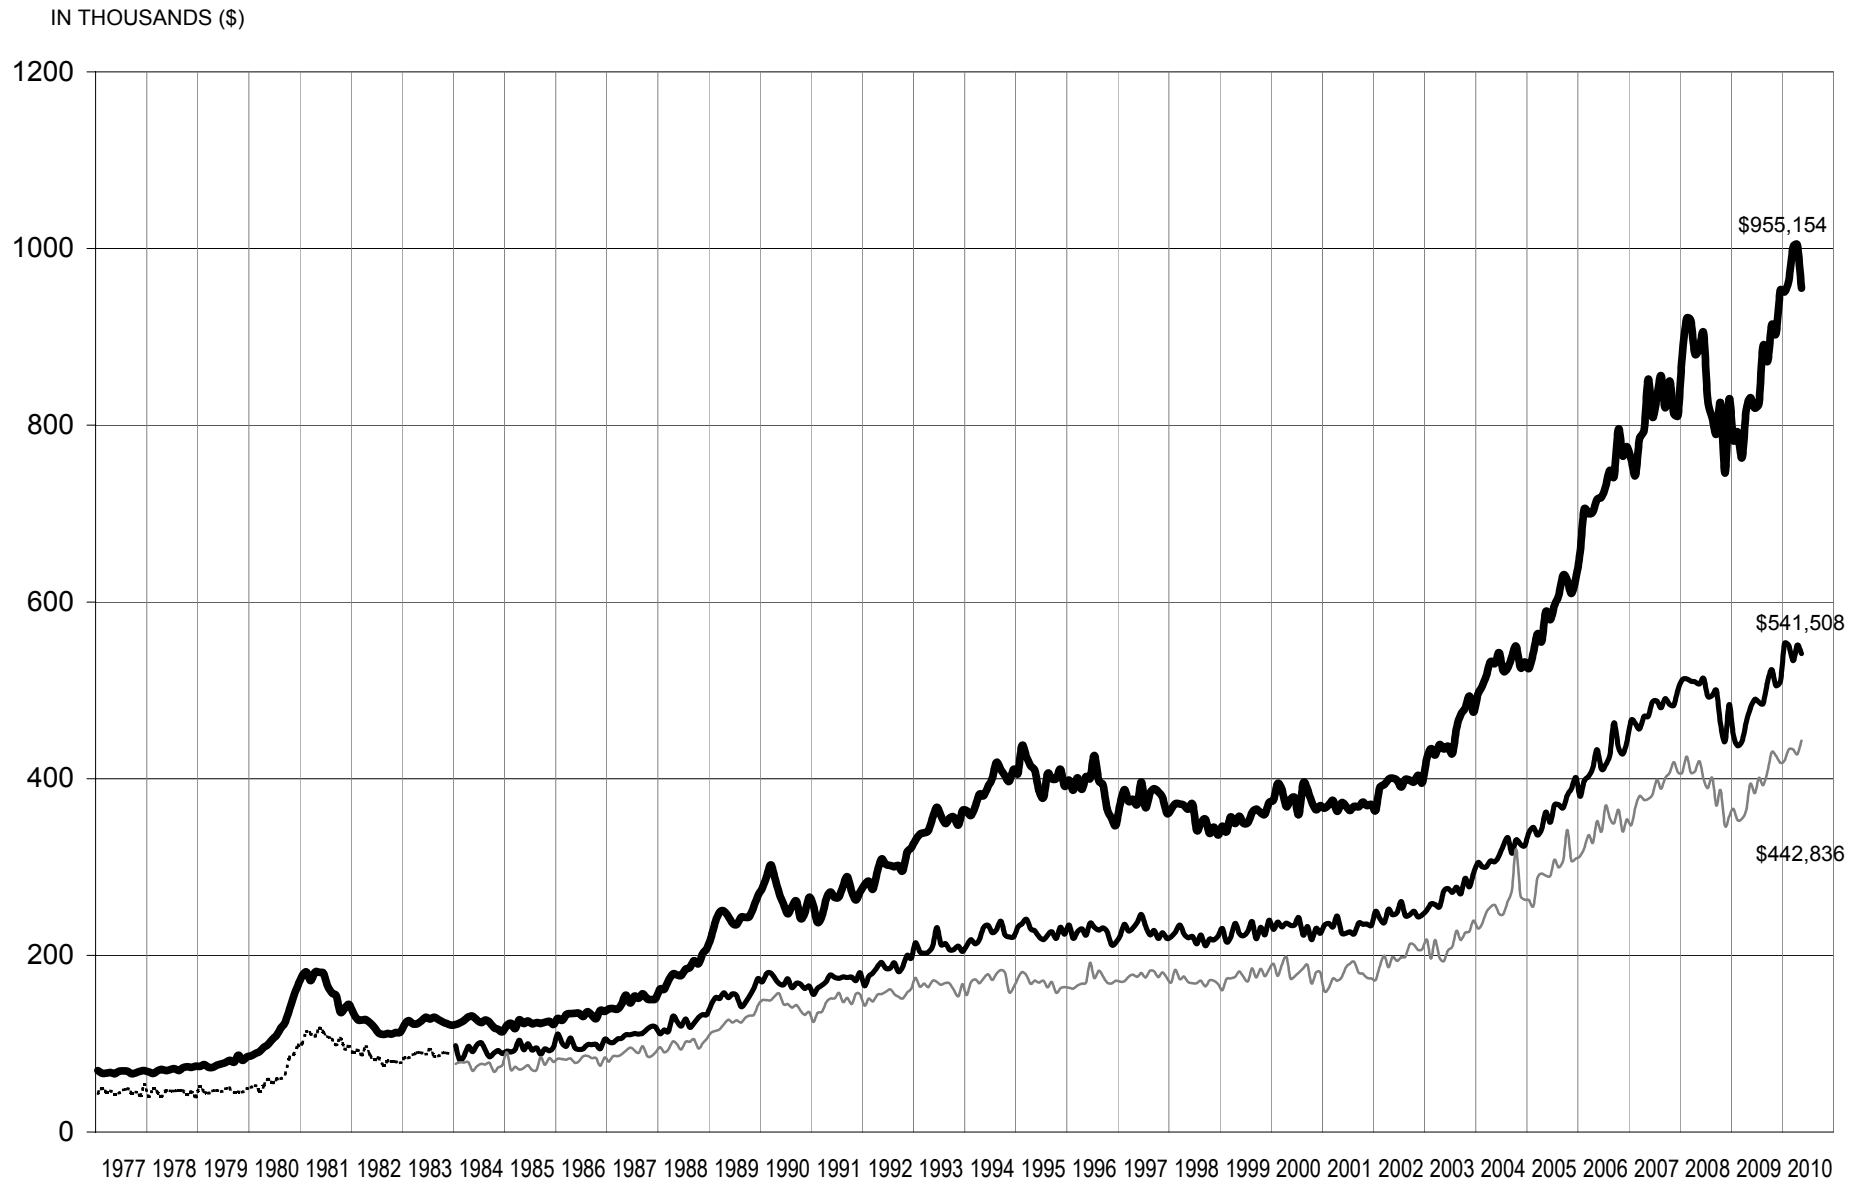

## Real Estate Board of Greater Vancouver Average Price Graph January 1977 to May 2010

DETACHED   
  CONDOMINIUM   
  ATTACHED   
  APARTMENTS

NOTE: From 1977 - 1984 condominium averages were not separated into attached & apartment.